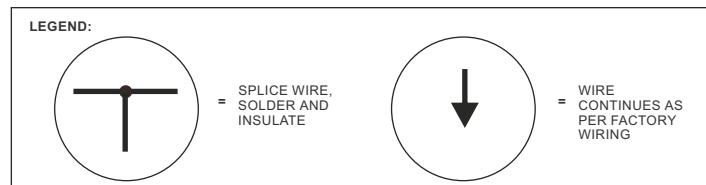

HALTECH iC-7 DISPLAY DASH WIRING DIAGRAM (Version 2 Hardware onwards)

(see ICC software for h/w version details)

LOOKING INTO CONNECTOR ON DASH

HALTECH iC-7 DISPLAY DASH WIRING DIAGRAM

(Version 1 Hardware)

(see ICC software for h/w version details)

LOOKING INTO CONNECTOR ON DASH