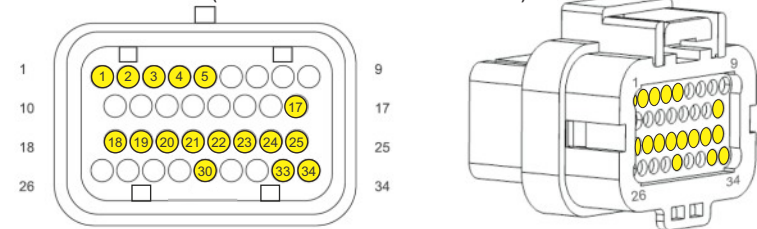

HALTECH iC-7 DISPLAY DASH WIRING DIAGRAM (Version 2 Hardware onwards)

(see ICC software for h/w version details)

LOOKING INTO CONNECTOR ON DASH

HALTECH iC-7 DISPLAY DASH WIRING DIAGRAM

(Version 1 Hardware)

(see ICC software for h/w version details)

LOOKING INTO CONNECTOR ON DASH