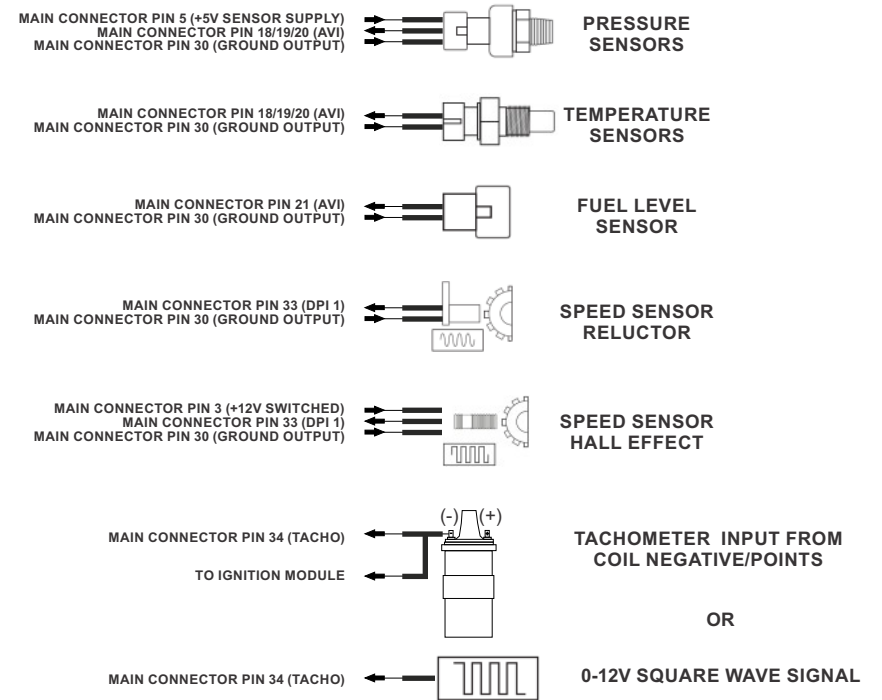

HALTECH iC-7 DISPLAY DASH WIRING DIAGRAM (Version 2 Hardware onwards)

(see ICC software for h/w version details)

LOOKING INTO CONNECTOR ON DASH

HALTECH iC-7 DISPLAY DASH WIRING DIAGRAM

(Version 1 Hardware)

(see ICC software for h/w version details)

LOOKING INTO CONNECTOR ON DASH