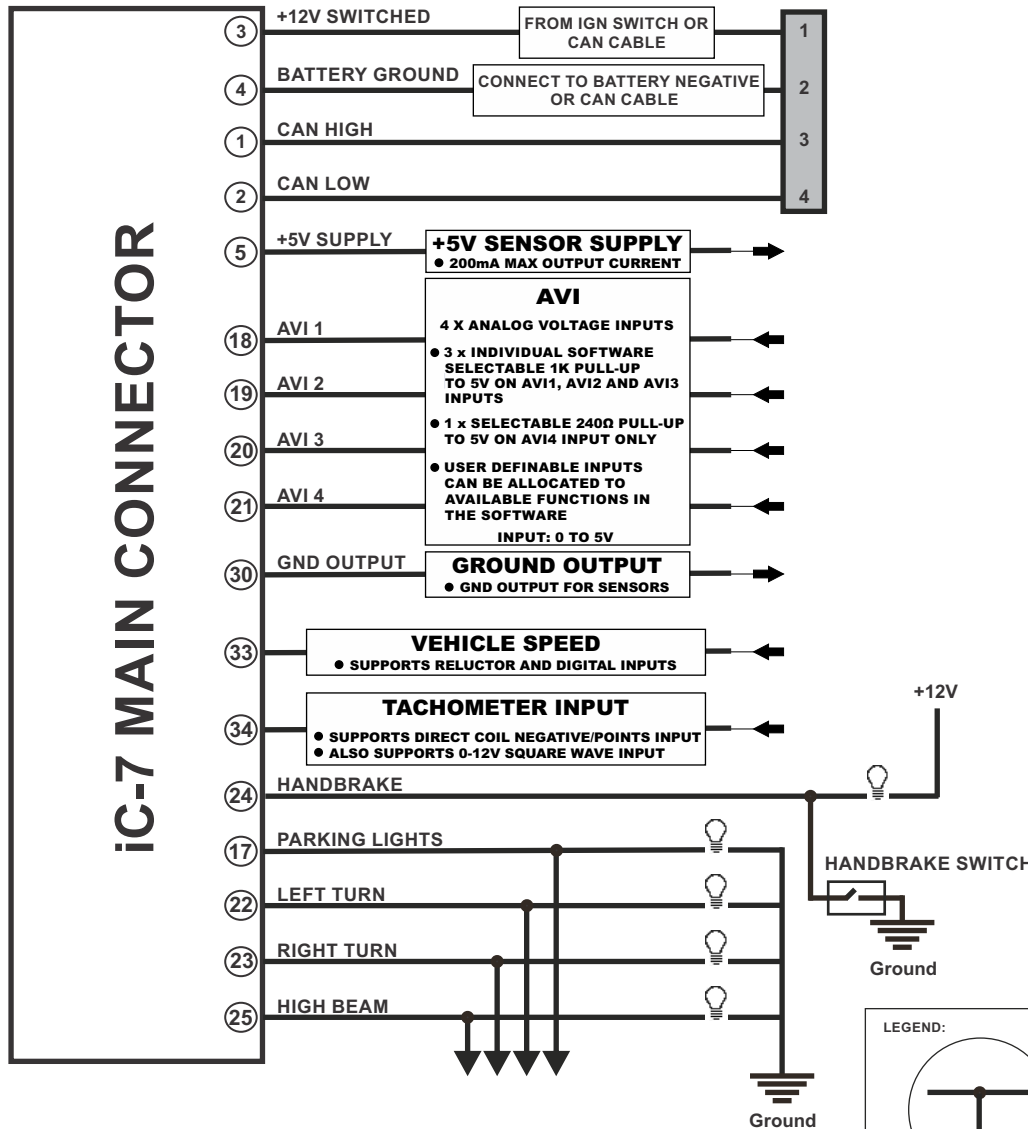

HALTECH iC-7 DISPLAY DASH WIRING DIAGRAM (Version 2 Hardware onwards)

(see ICC software for h/w version details)

LOOKING INTO CONNECTOR ON DASH

HALTECH iC-7 DISPLAY DASH WIRING DIAGRAM

(Version 1 Hardware)

(see ICC software for h/w version details)

LOOKING INTO CONNECTOR ON DASH