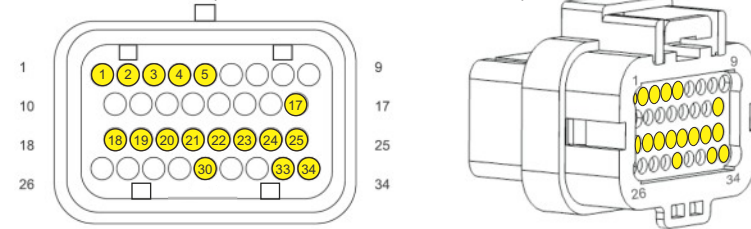

HALTECH iC-7 DISPLAY DASH WIRING DIAGRAM (Version 2 Hardware onwards)

(see ICC software for h/w version details)

LOOKING INTO CONNECTOR ON DASH

HALTECH iC-7 DISPLAY DASH WIRING DIAGRAM

(Version 1 Hardware)

(see ICC software for h/w version details)

LOOKING INTO CONNECTOR ON DASH